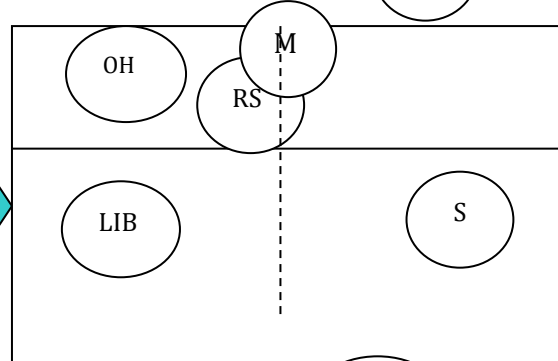

Setter Serve
Front Row
 -OH Stays to right of M
 -RS stays to left of M
Backrow
 -BOH/DS moves to their defensive base position in deep 6
 -Lib get to defensive court depth and stays just to the right of BOH

BOH/DS Serve
Front Row
 -M pushes to base
 -OH at base
 -M at base
 -RS stays to left of M then goes to base
Backrow
 -Lib gets to defensive base position
 -S get to defensive base position

Lib/M Serve
Front Row
 -M pushes to base
 -OH Stays to right of M then goes to base
 -RS at base
Backrow
 -BOH/DS moves to their defensive base position in deep 6
 -S get to defensive depth and stays just to the left of BOH/DS then goes to base

Legend S-Setter M-Front Middle RS-Front Row Setter/Right Side BOH/DS-Back Outside Hitter/Defensive Specialist LIB- Libero OH-Outside Hitter