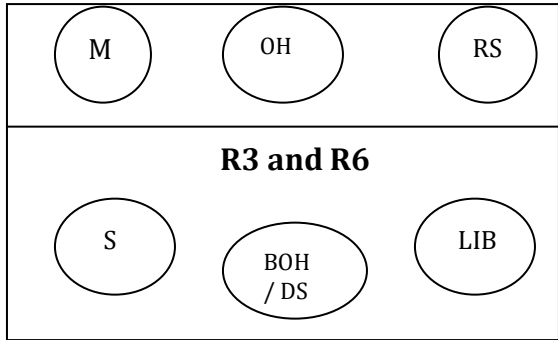

Setter Serve
Front Row
 -OH Stays to right of M
 -RS stays to left of M
Backrow
 -BOH/DS moves to their defensive base position in deep 6
 -Lib get to defensive court depth and stays just to the right of BOH

BOH/DS Serve
Front Row
 -M pushes to base
 -OH at base
 -M at base
 -RS stays to left of M then goes to base
Backrow
 -Lib gets to defensive base position
 -S get to defensive base position

Lib/M Serve
Front Row
 -M pushes to base
 -OH Stays to right of M then goes to base
 -RS at base
Backrow
 -BOH/DS moves to their defensive base position in deep 6
 -S get to defensive depth and stays just to the left of BOH/DS then goes to base

Legend S-Setter M-Front Middle RS-Front Row Setter/Right Side BOH/DS-Back Outside Hitter/Defensive Specialist LIB- Libero OH-Outside Hitter