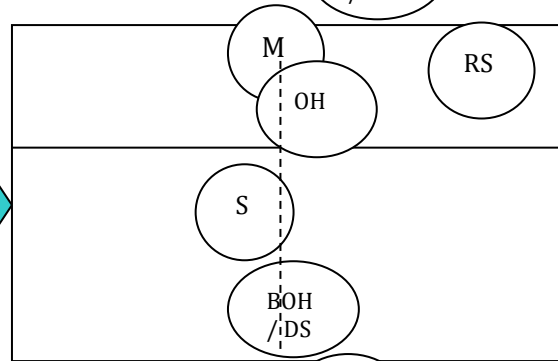

Setter Serve
Front Row
 -OH Stays to right of M
 -RS stays to left of M
Backrow
 -BOH/DS moves to their defensive base position in deep 6
 -Lib get to defensive court depth and stays just to the right of BOH

BOH/DS Serve
Front Row
 -M pushes to base
 -OH at base
 -M at base
 -RS stays to left of M then goes to base
Backrow
 -Lib gets to defensive base position
 -S get to defensive base position

Lib/M Serve
Front Row
 -M pushes to base
 -OH Stays to right of M then goes to base
 -RS at base
Backrow
 -BOH/DS moves to their defensive base position in deep 6
 -S get to defensive depth and stays just to the left of BOH/DS then goes to base

Legend S-Setter M-Front Middle RS-Front Row Setter/Right Side BOH/DS-Back Outside Hitter/Defensive Specialist LIB- Libero OH-Outside Hitter