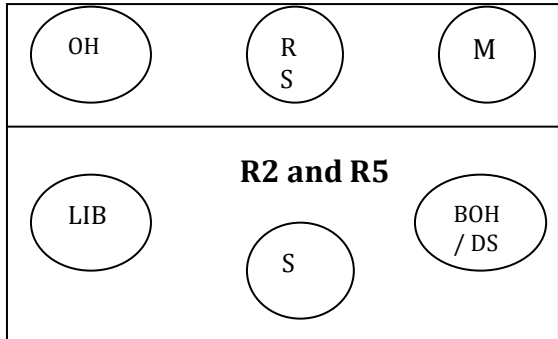

Setter Serve
Front Row
 -OH Stays to right of M
 -RS stays to left of M
Backrow
 -BOH/DS moves to their defensive base position in deep 6
 -Lib get to defensive court depth and stays just to the right of BOH

BOH/DS Serve
Front Row
 -M pushes to base
 -OH at base
 -M at base
 -RS stays to left of M then goes to base
Backrow
 -Lib gets to defensive base position
 -S get to defensive base position

Lib/M Serve
Front Row
 -M pushes to base
 -OH Stays to right of M then goes to base
 -RS at base
Backrow
 -BOH/DS moves to their defensive base position in deep 6
 -S get to defensive depth and stays just to the left of BOH/DS then goes to base

Legend S-Setter M-Front Middle RS-Front Row Setter/Right Side BOH/DS-Back Outside Hitter/Defensive Specialist LIB- Libero OH-Outside Hitter