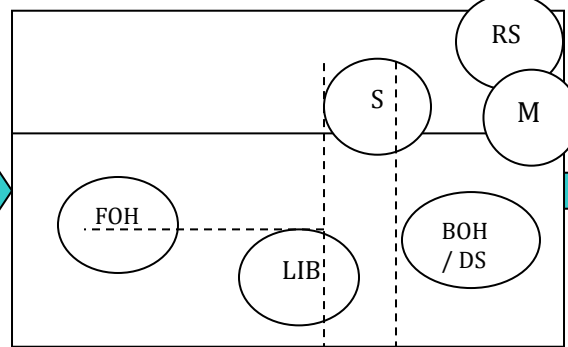

**Serve Receive** -  
FOH Slides back.  
\*Setter must start behind FOH

**Hitting**

- RS and FOH Stay for One on serve receive
- M goes down 10' line for attack position

**Serve Receive** -  
FOH Slides back. Must stay in front of Lib  
S pushes Up into middle  
IMPORTANT - S must stay to left of BOH, to the right of LIB and behind RS.

**Hitting** -

- M goes down 10' line for attack position

**Serve Receive** -  
FOH Slides back. Must stay in front of BOH and to the right of M  
BS pushes Up  
IMPORTANT - S must stay to left of BOH/DS and behind M.

**Hitting** -

- All hitters go to base

**Legend**

S-Setter  
M-Front Middle  
RS-Front Row Setter/Right Side  
BOH-Back Outside Hitter  
LIB- Libero  
FOH-Front Outside Hitter

**Hitting**

- FOH Stay for One on serve receive
- M goes down 10' line for attack position

**Serve Receive -**  
S and M Stack Right  
IMPORTANT - BS must stay to left of BOH, to the right of LIB and behind RS.

**Hitting -**  
- M goes down 10' line for attack position

**Serve Receive -**  
FOH and M Stack Left