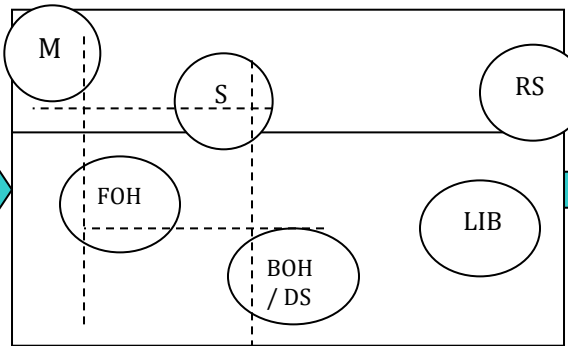

**Serve Receive** -  
FOH Slides back.  
\*Setter must start behind FOH

**Hitting**

- RS and FOH Stay for One on serve receive
- M goes down 10' line for attack position

**Serve Receive** -  
FOH Slides back. Must stay in front of Lib  
S pushes Up into middle  
IMPORTANT - S must stay to left of BOH, to the right of LIB and behind RS.

**Hitting** -

- M goes down 10' line for attack position

**Serve Receive** -  
FOH Slides back. Must stay in front of BOH and to the right of M  
BS pushes Up  
IMPORTANT - S must stay to left of BOH/DS and behind M.

**Hitting** -

- All hitters go to base

**Legend**

S-Setter  
M-Front Middle  
RS-Front Row Setter/Right Side  
BOH-Back Outside Hitter  
LIB- Libero  
FOH-Front Outside Hitter

**Hitting**

- FOH Stay for One on serve receive
- M goes down 10' line for attack position

**Serve Receive -**  
S and M Stack Right  
IMPORTANT - BS must stay to left of BOH, to the right of LIB and behind RS.

**Hitting -**  
- M goes down 10' line for attack position

**Serve Receive -**  
FOH and M Stack Left