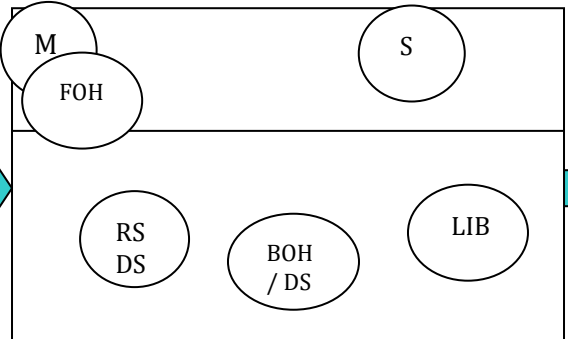

**Hitting** -

- M goes down 10' line for attack position

**Serve Receive** -  
FOH Slides back. Must stay in front of BOH and to the right of M  
BS pushes Up  
IMPORTANT - S must stay to left of BOH/DS and behind M.

**Hitting** -

- All hitters go to base

**Legend**

S-Setter  
M-Front Middle  
RS-Front Row Setter/Right Side  
BOH-Back Outside Hitter  
LIB- Libero  
FOH-Front Outside Hitter

**Hitting**

- FOH Stay for One on serve receive
- M goes down 10' line for attack position

**Serve Receive -**  
S and M Stack Right  
IMPORTANT - BS must stay to left of BOH, to the right of LIB and behind RS.

**Hitting -**  
- M goes down 10' line for attack position

**Serve Receive -**  
FOH and M Stack Left

**Hitting -**  
- All hitters go to base

**Legend**

S-Setter  
M-Front Middle  
RS-Front Row Setter/Right Side  
BOH-Back Outside Hitter  
LIB- Libero  
FOH-Front Outside Hitter