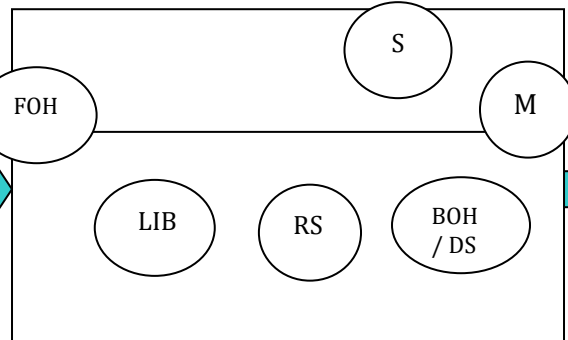

**Hitting** -

- M goes down 10' line for attack position

**Serve Receive** -  
FOH Slides back. Must stay in front of BOH and to the right of M  
BS pushes Up  
IMPORTANT - S must stay to left of BOH/DS and behind M.

**Hitting** -

- All hitters go to base

**Legend**

S-Setter  
M-Front Middle  
RS-Front Row Setter/Right Side  
BOH-Back Outside Hitter  
LIB- Libero  
FOH-Front Outside Hitter

**Hitting**

- FOH Stay for One on serve receive
- M goes down 10' line for attack position

**Serve Receive -**  
S and M Stack Right  
IMPORTANT - BS must stay to left of BOH, to the right of LIB and behind RS.

**Hitting -**  
- M goes down 10' line for attack position

**Serve Receive -**  
FOH and M Stack Left

**Hitting -**  
- All hitters go to base

**Legend**

S-Setter  
M-Front Middle  
RS-Front Row Setter/Right Side  
BOH-Back Outside Hitter  
LIB- Libero  
FOH-Front Outside Hitter