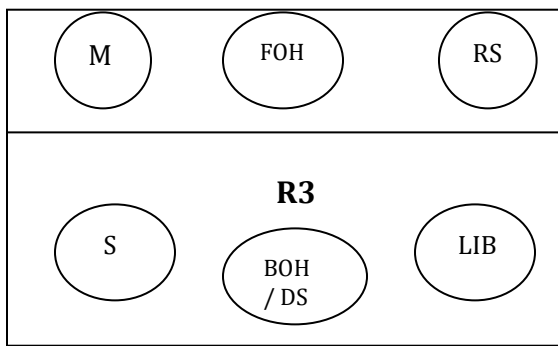

**Serve Receive** -  
FOH Slides back.  
\*Setter must start behind FOH

**Hitting**

- RS and FOH Stay for One on serve receive
- M goes down 10' line for attack position

**Serve Receive** -  
FOH Slides back. Must stay in front of Lib  
S pushes Up into middle  
IMPORTANT - S must stay to left of BOH, to the right of LIB and behind RS.

**Hitting** -

- M goes down 10' line for attack position

**Serve Receive** -  
FOH Slides back. Must stay in front of BOH and to the right of M  
BS pushes Up  
IMPORTANT - S must stay to left of BOH/DS and behind M.

**Hitting** -

- All hitters go to base

**Legend**

S-Setter  
M-Front Middle  
RS-Front Row Setter/Right Side  
BOH-Back Outside Hitter  
LIB- Libero  
FOH-Front Outside Hitter

**Hitting**

- FOH Stay for One on serve receive
- M goes down 10' line for attack position

**Serve Receive -**  
S and M Stack Right  
IMPORTANT - BS must stay to left of BOH, to the right of LIB and behind RS.

**Hitting -**  
- M goes down 10' line for attack position

**Serve Receive -**  
FOH and M Stack Left