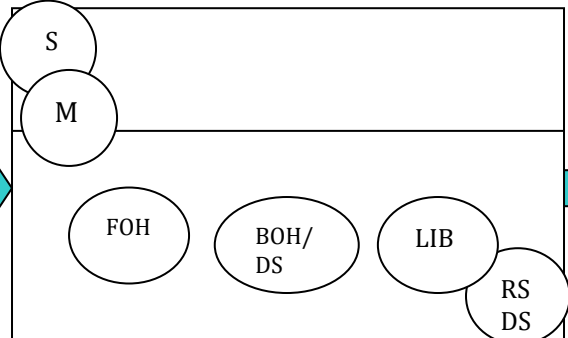

**Serve Receive** -  
FOH Slides back.  
\*Setter must start behind FOH

**Hitting**

- RS and FOH Stay for One on serve receive
- M goes down 10' line for attack position

**Serve Receive** -  
FOH Slides back. Must stay in front of Lib  
S pushes Up into middle  
IMPORTANT - S must stay to left of BOH, to the right of LIB and behind RS.

**Hitting** -

- M goes down 10' line for attack position

**Serve Receive** -  
FOH Slides back. Must stay in front of BOH and to the right of M  
BS pushes Up  
IMPORTANT - S must stay to left of BOH/DS and behind M.

**Hitting** -

- All hitters go to base

**Legend**

S-Setter  
M-Front Middle  
RS-Front Row Setter/Right Side  
BOH-Back Outside Hitter  
LIB- Libero  
FOH-Front Outside Hitter

**Hitting**

- FOH Stay for One on serve receive
- M goes down 10' line for attack position

**Serve Receive -**  
S and M Stack Right  
IMPORTANT - BS must stay to left of BOH, to the right of LIB and behind RS.

**Hitting -**  
- M goes down 10' line for attack position

**Serve Receive -**  
FOH and M Stack Left