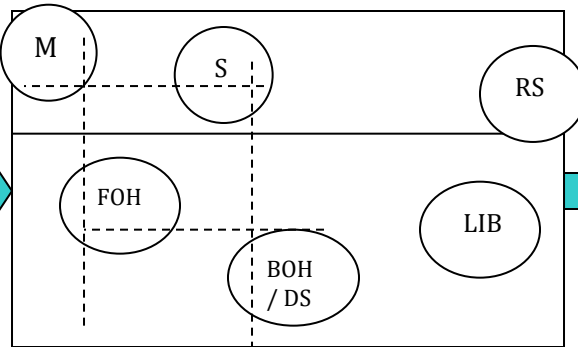

Serve Receive -
FOH Slides back.
*Setter must start behind FOH

Hitting

- RS and FOH Stay for One on serve receive
- M goes down 10' line for attack position

Serve Receive -
FOH Slides back. Must stay in front of Lib

BS pushes Up into middle

IMPORTANT - BS must stay to left of BOH, to the right of LIB and behind RS.

Hitting -

- M goes down 10' line for attack position

Serve Receive -
FOH Slides back. Must stay in front of BOH and to the right of M

BS pushes Up

IMPORTANT - BS must stay to left of BOH/DS and behind M.

Hitting -

- All hitters go to base

Legend

S-Back Row Setter RS-Front Row Setter/Right Side LIB- Libero

M-Front Middle BOH-Back Outside Hitter FOH-Front Outside Hitter