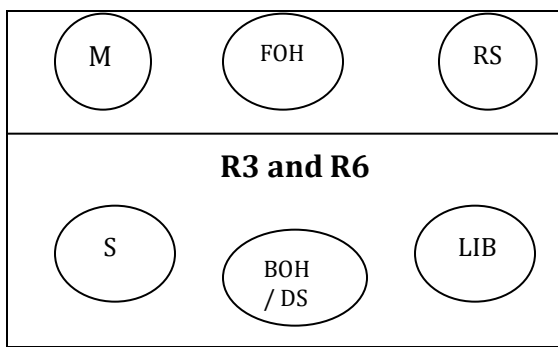

Serve Receive -
FOH Slides back.
*Setter must start behind FOH

Hitting

- RS and FOH Stay for One on serve receive
- M goes down 10' line for attack position

Serve Receive -
FOH Slides back. Must stay in front of Lib

BS pushes Up into middle

IMPORTANT - BS must stay to left of BOH, to the right of LIB and behind RS.

Hitting -

- M goes down 10' line for attack position

Serve Receive -
FOH Slides back. Must stay in front of BOH and to the right of M

BS pushes Up

IMPORTANT - BS must stay to left of BOH/DS and behind M.

Hitting -

- All hitters go to base

Legend

S-Back Row Setter RS-Front Row Setter/Right Side LIB- Libero

M-Front Middle BOH-Back Outside Hitter FOH-Front Outside Hitter