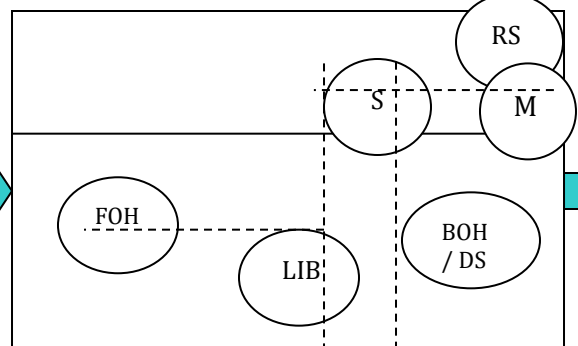

Serve Receive -
FOH Slides back.
*Setter must start behind FOH

Hitting

- RS and FOH Stay for One on serve receive
- M goes down 10' line for attack position

Serve Receive -
FOH Slides back. Must stay in front of Lib

BS pushes Up into middle

IMPORTANT - BS must stay to left of BOH, to the right of LIB and behind RS.

Hitting -

- M goes down 10' line for attack position

Serve Receive -
FOH Slides back. Must stay in front of BOH and to the right of M

BS pushes Up

IMPORTANT - BS must stay to left of BOH/DS and behind M.

Hitting -

- All hitters go to base

Legend

S-Back Row Setter RS-Front Row Setter/Right Side LIB- Libero

M-Front Middle BOH-Back Outside Hitter FOH-Front Outside Hitter