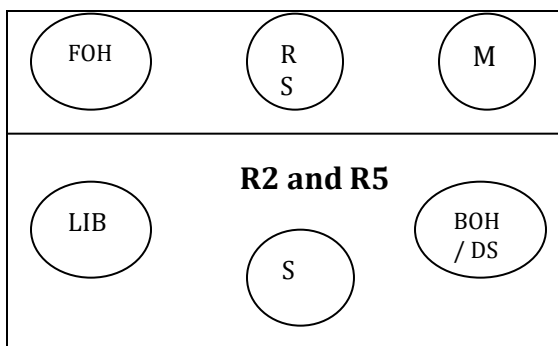

Serve Receive -
FOH Slides back.
*Setter must start behind FOH

Hitting

- RS and FOH Stay for One on serve receive
- M goes down 10' line for attack position

Serve Receive -
FOH Slides back. Must stay in front of Lib

BS pushes Up into middle

IMPORTANT - BS must stay to left of BOH, to the right of LIB and behind RS.

Hitting -

- M goes down 10' line for attack position

Serve Receive -
FOH Slides back. Must stay in front of BOH and to the right of M

BS pushes Up

IMPORTANT - BS must stay to left of BOH/DS and behind M.

Hitting -

- All hitters go to base

Legend

S-Back Row Setter RS-Front Row Setter/Right Side LIB- Libero

M-Front Middle BOH-Back Outside Hitter FOH-Front Outside Hitter